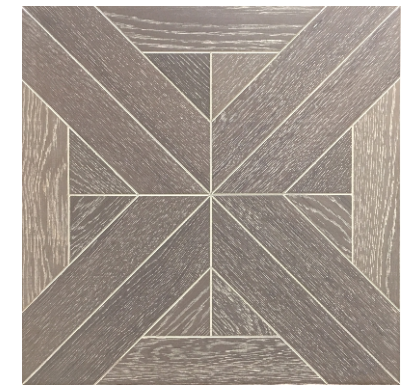

STRIP PARQUET
FROM CLASSICAL
TO MODERN.

**BOOLEAN
P07**

**BOOLEAN
P01**

FINLAND

THE
EARL

**CHARLES
BULL**

**CHARLES
BULL**

**CHARLES
BULL**

**LIGHT
WHITE**
OA19-2R

**THE ORIGINAL
WOOD COLOR**
OA19-1R

**ONE WORD
TO SPELL**

CHEVRON SERIES

The chevron series originated in the romantic capital of France in the 16th century. The Louvre in France is one of the four largest museums in the world. The palace was built in 1204 as the castle of Philip Augustus II's palace. Known for its rich collection of classical paintings and sculptures, the palace is one of the most treasured buildings of the French Renaissance. In front of the baroque style of luxury and magnificence, the fish-bone match will not be inferior. Floor and metope art reflect the fusion, achievement "law hao wind" model. Elegant and stately classical style palace full shop fish bone parquet, the visual impact to the space, the United States will be infinite extension. Its sloping lines also give a person the visual sense that a kind of cross sees ridge side to become a peak, let a person feel building space becomes bigger more capacious.