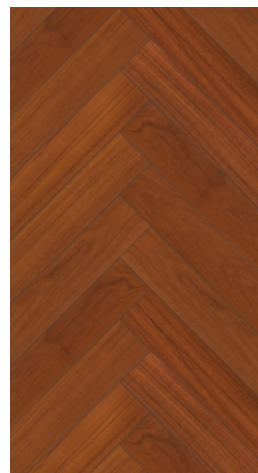

**LIGHT
WHITE**
OA19-2R

**THE ORIGINAL
WOOD COLOR**
OA19-1R

**ONE WORD
TO SPELL**

CHEVRON SERIES

The chevron series originated in the romantic capital of France in the 16th century. The Louvre in France is one of the four largest museums in the world. The palace was built in 1204 as the castle of Philip Augustus II's palace. Known for its rich collection of classical paintings and sculptures, the palace is one of the most treasured buildings of the French Renaissance. In front of the baroque style of luxury and magnificence, the fish-bone match will not be inferior. Floor and metope art reflect the fusion, achievement "law hao wind" model. Elegant and stately classical style palace full shop fish bone parquet, the visual impact to the space, the United States will be infinite extension. Its sloping lines also give a person the visual sense that a kind of cross sees ridge side to become a peak, let a person feel building space becomes bigger more capacious.