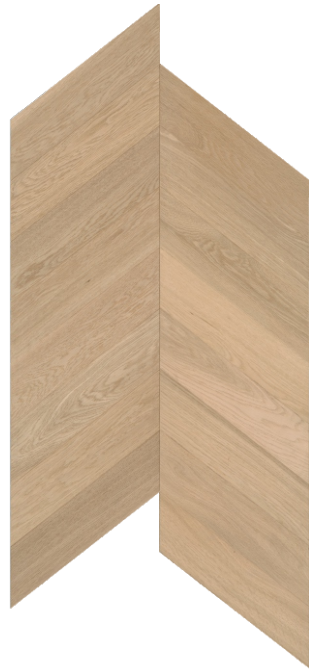

THE ORIGINAL
WOOD COLOR

OA19-Y1

**PALM
RED**

OA19-Y11

**LIGHT
GREY**

OA19-Y3

FISHBONE SPELL

5011
982*300*15/1.2mm

5013
982*300*15/1.2mm

5014
982*300*15/1.2mm

5015
982*300*15/1.2mm

5016
982*300*15/1.2mm

5017
982*300*15/1.2mm

FISHBONE SPELL

OA19-Y1
780*125*14/3.0mm

OA19-Y2
780*125*14/3.0mm