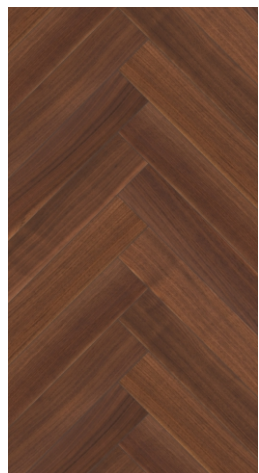

STRIP PARQUET
FROM CLASSICAL
TO MODERN.

**BOOLEAN
P07**

**BOOLEAN
P01**

FINLAND

THE
EARL

**CHARLES
BULL**

**CHARLES
BULL**

**CHARLES
BULL**

**LIGHT
WHITE**
OA19-2R

**THE ORIGINAL
WOOD COLOR**
OA19-1R

**ONE WORD
TO SPELL**

CHEVRON SERIES

The chevron series originated in the romantic capital of France in the 16th century. The Louvre in France is one of the four largest museums in the world. The palace was built in 1204 as the castle of Philip Augustus II's palace. Known for its rich collection of classical paintings and sculptures, the palace is one of the most treasured buildings of the French Renaissance. In front of the baroque style of luxury and magnificence, the fish-bone match will not be inferior. Floor and metope art reflect the fusion, achievement "law hao wind" model. Elegant and stately classical style palace full shop fish bone parquet, the visual impact to the space, the United States will be infinite extension. Its sloping lines also give a person the visual sense that a kind of cross sees ridge side to become a peak, let a person feel building space becomes bigger more capacious.

THE ORIGINAL
WOOD COLOR

OA19-Y1

**PALM
RED**

OA19-Y11

**LIGHT
GREY**

OA19-Y3

FISHBONE SPELL

5011
982*300*15/1.2mm