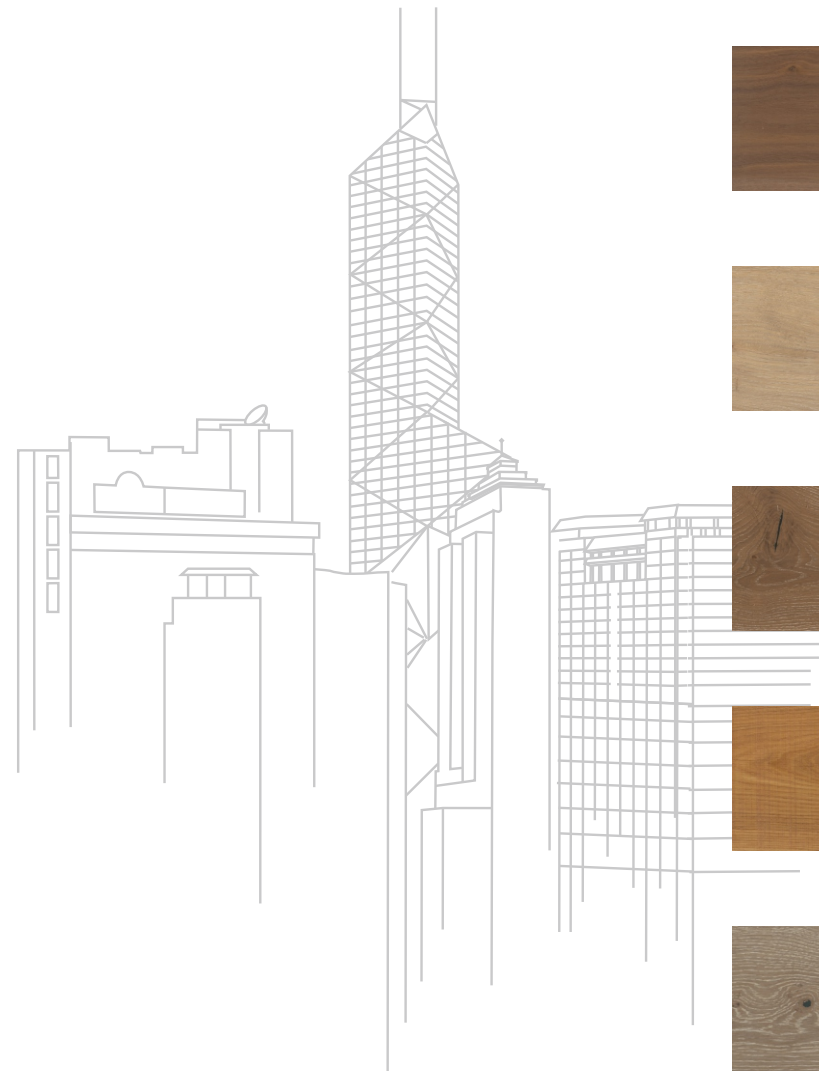

OA19-Y3
780*125*14/3.0mm

OA19-Y4
780*125*14/3.0mm

MJL-8074
530*94*15/1.2mm

MJL-8093
530*94*15/1.2mm

MJL-8080
530*94*15/1.2mm

MJL-8092
530*94*15/1.2mm

THE METROPOLIS SERIES

DREAMERS SERIES