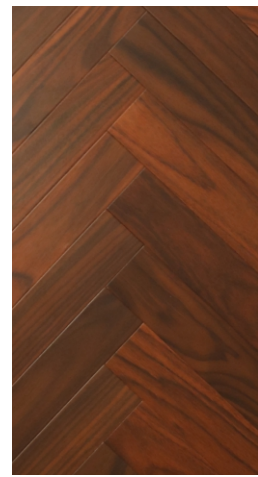

**LIGHT
WHITE**
OA19-2R

**THE ORIGINAL
WOOD COLOR**
OA19-1R

**ONE WORD
TO SPELL**

CHEVRON SERIES

The chevron series originated in the romantic capital of France in the 16th century. The Louvre in France is one of the four largest museums in the world. The palace was built in 1204 as the castle of Philip Augustus II's palace. Known for its rich collection of classical paintings and sculptures, the palace is one of the most treasured buildings of the French Renaissance. In front of the baroque style of luxury and magnificence, the fish-bone match will not be inferior. Floor and metope art reflect the fusion, achievement "law hao wind" model. Elegant and stately classical style palace full shop fish bone parquet, the visual impact to the space, the United States will be infinite extension. Its sloping lines also give a person the visual sense that a kind of cross sees ridge side to become a peak, let a person feel building space becomes bigger more capacious.