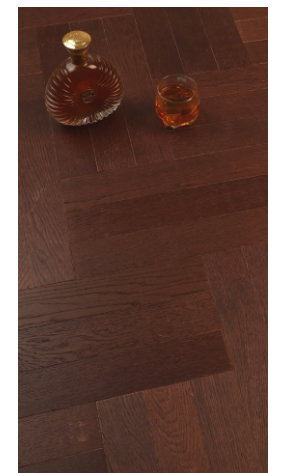

**LIGHT
WHITE**
OA19-2R

**THE ORIGINAL
WOOD COLOR**
OA19-1R

**ONE WORD
TO SPELL**

CHEVRON SERIES

The chevron series originated in the romantic capital of France in the 16th century. The Louvre in France is one of the four largest museums in the world. The palace was built in 1204 as the castle of Philip Augustus II's palace. Known for its rich collection of classical paintings and sculptures, the palace is one of the most treasured buildings of the French Renaissance. In front of the baroque style of luxury and magnificence, the fish-bone match will not be inferior. Floor and metope art reflect the fusion, achievement "law hao wind" model. Elegant and stately classical style palace full shop fish bone parquet, the visual impact to the space, the United States will be infinite extension. Its sloping lines also give a person the visual sense that a kind of cross sees ridge side to become a peak, let a person feel building space becomes bigger more capacious.